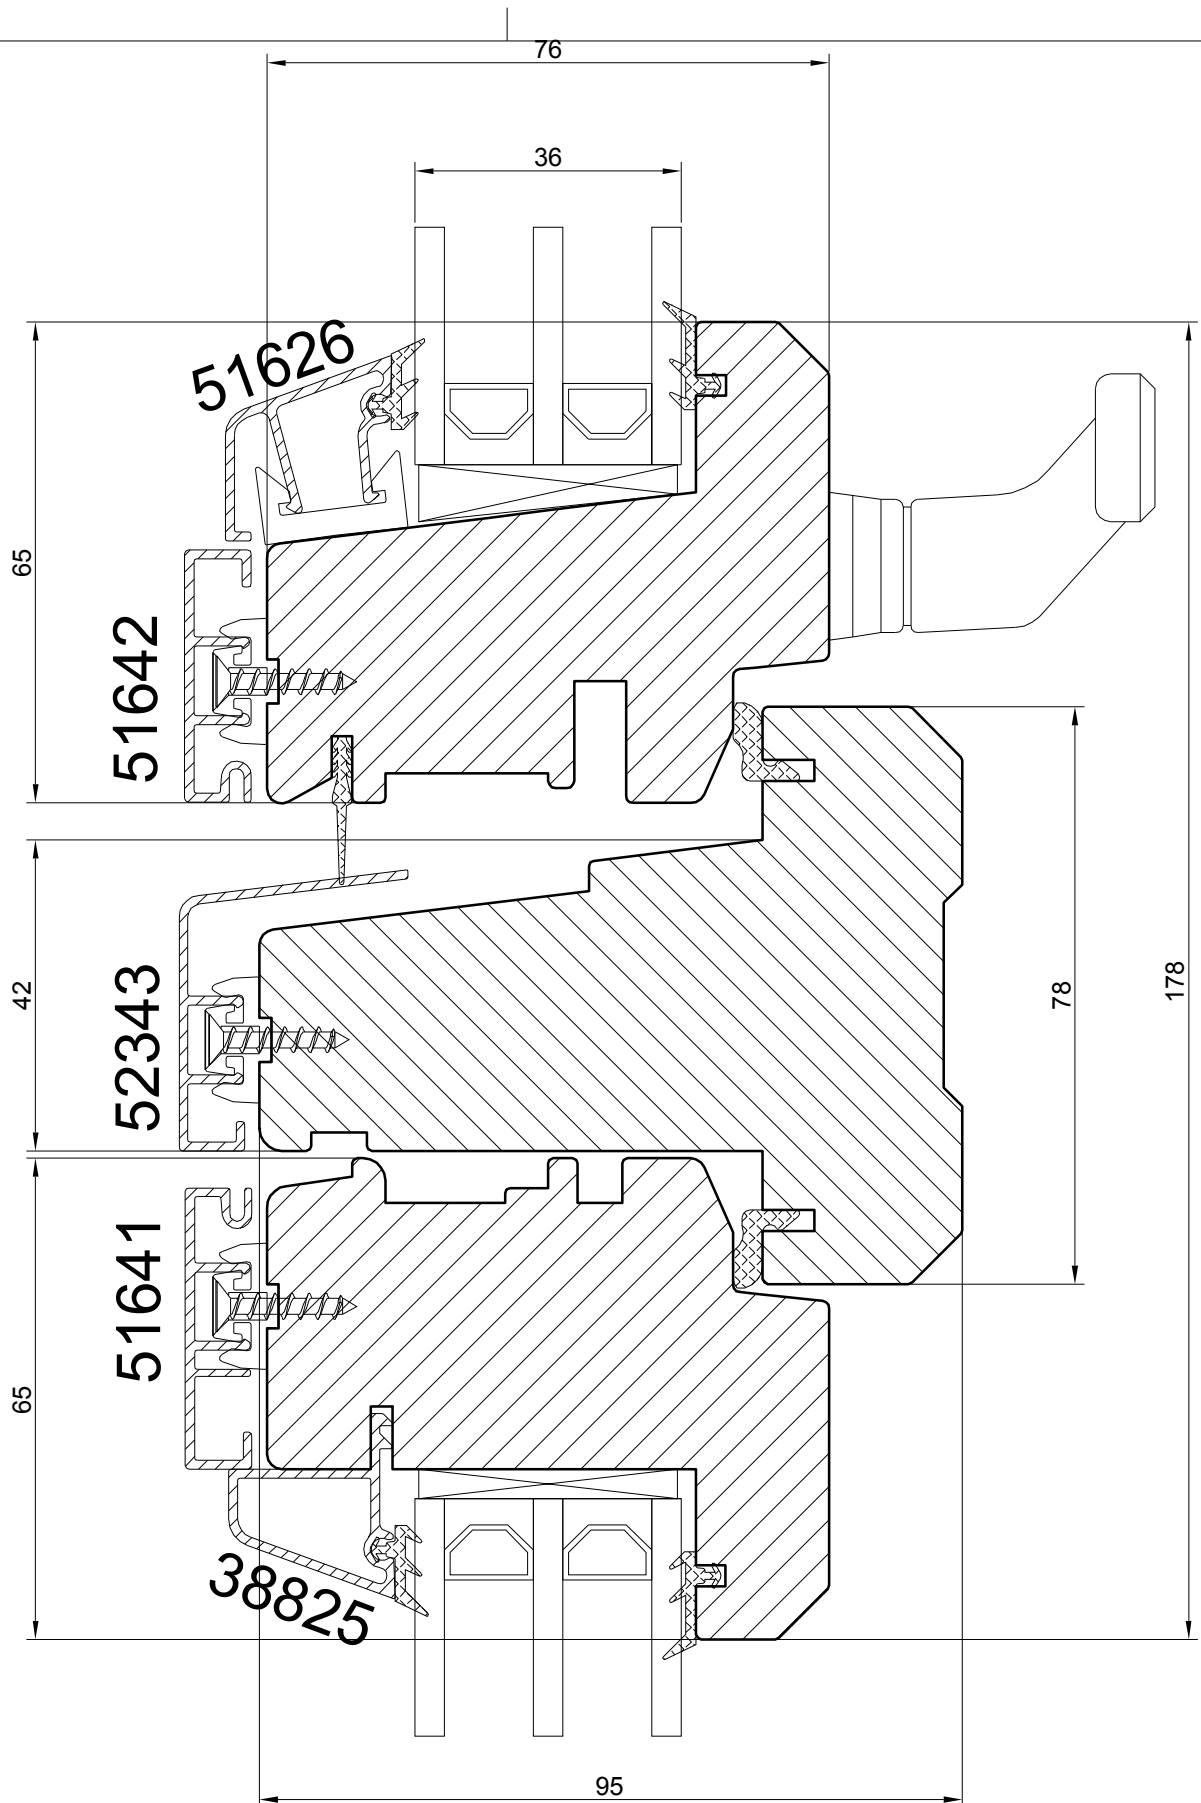

Description **HTSOA N95 FULLY REVERSIBLE WINDOW
TRANSOM (24 mm glass)**

Revis.	Date	Size	1:1	Drw.	Date	02.01.2018
Verif.	Date	Drawing no.	HTSOA - 24 - ts - 01			

FULLY REVERSIBLE WINDOW (OPUS HINGES) with ALU CLAD