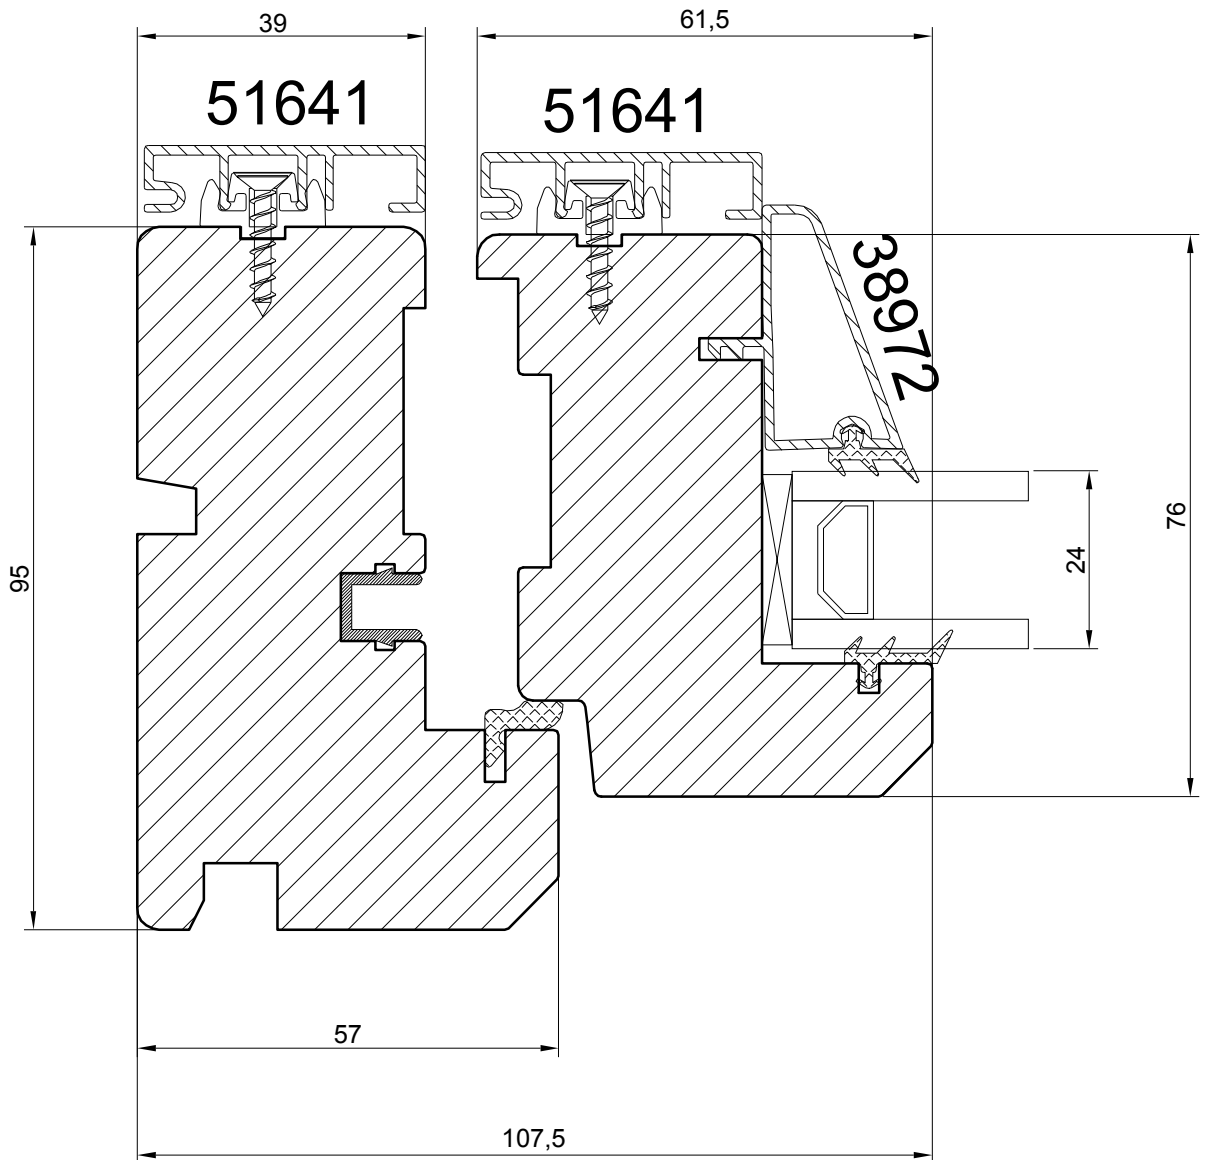

Description **HTSOA N95 FULLY REVERSIBLE WINDOW
HEAD SECTION (36 mm glass)**

Revis.	Date	Size	1:1	Drw.	Date	02.01.2018
Verif.	Date	Drawing no.	HTSOA - 36 - he - 01			

FULLY REVERSIBLE WINDOW (OPUS HINGES) with ALU CLAD