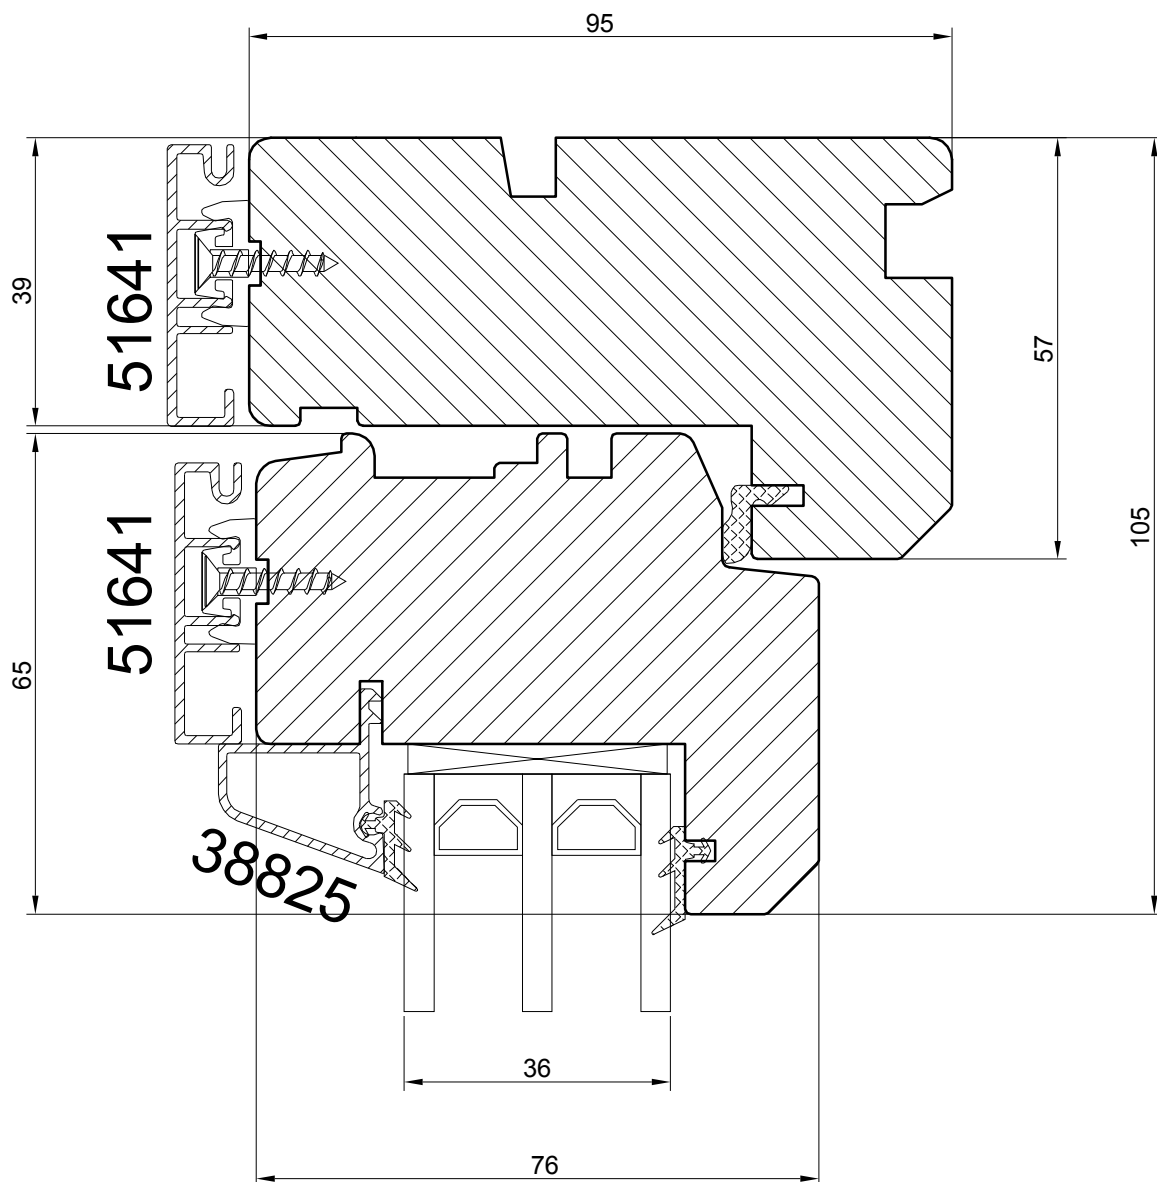

FULLY REVERSIBLE WINDOW (OPUS HINGES) with ALU CLAD

NORWOOD SP.ZO.O.

Ul. Rataja 6, Rusocin
83-031 Łęgowo
+48 692 22 00
biuro@norwood.pl

Description **HTSOA N95 FULLY REVERSIBLE WINDOW
HEAD SECTION (36 mm glass)**

Revis.	Date	Size	1:1	Drw.	Date	02.01.2018
Verif.	Date	Drawing no.	HTSOA - 36 - he - 01