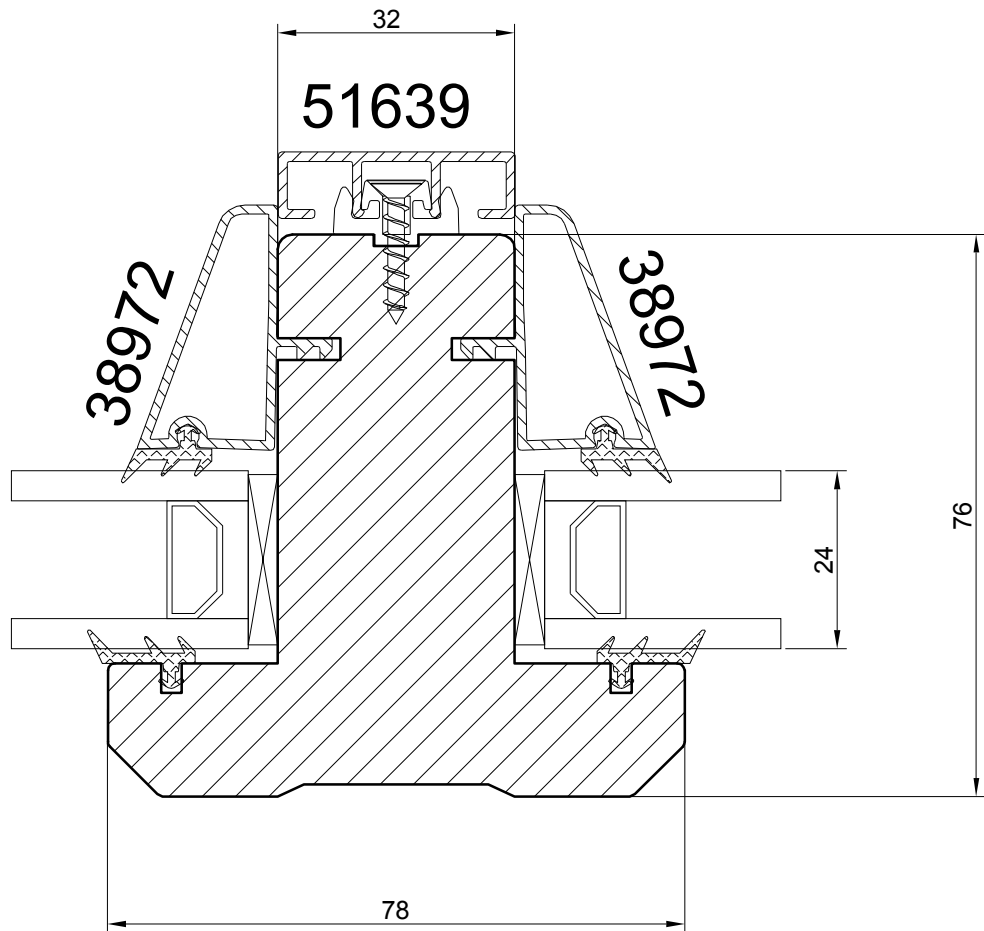

FULLY REVERSIBLE WINDOW (OPUS HINGES) with ALU CLAD

NORWOOD SP.ZO.O.

Ul. Rataja 6, Rusocin
83-031 Łęgowo
+48 692 22 00
biuro@norwood.pl

Description **HTSOA N95 FULLY REVERSIBLE WINDOW
VERTICAL BAR 78 (24 mm glass)**

<i>Revis.</i>	<i>Date</i>	<i>Size</i> 1:1	<i>Drw.</i>	<i>Date</i> 02.01.2018
<i>Verif.</i>	<i>Date</i>	<i>Drawing no.</i> HTSOA - 24 - vs78 - 01