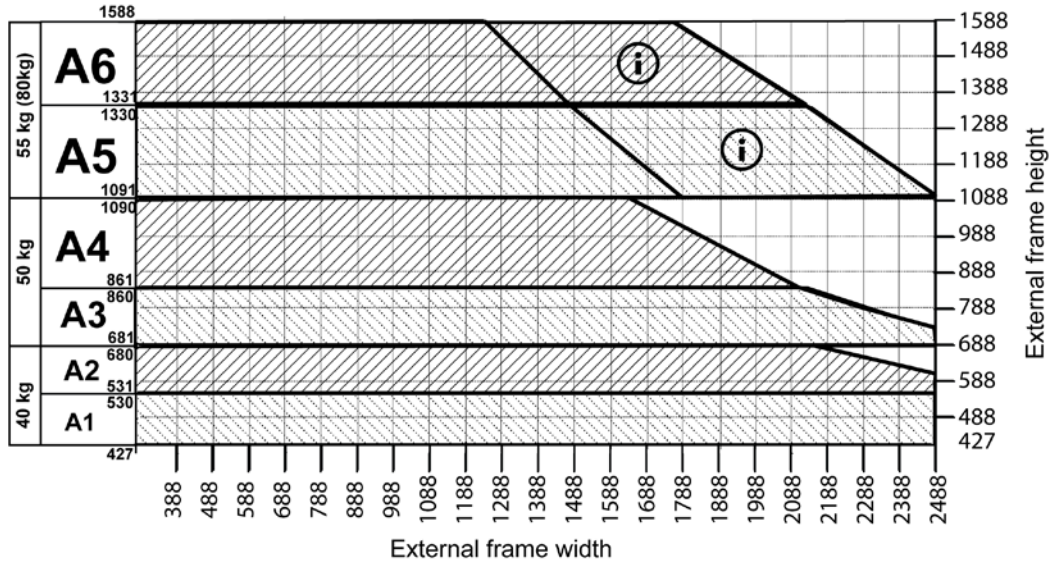

Maximum sizes and loads
Opus Hinge

Triple glass (3 x 4 mm)

Double glass (2 x 4 mm)

Opus HD must be used for sash weight over 55kg

Window manufactureres should consider their own frame/sash construction and set any additional width/height restrictions relative to the strength/rigidity of their sashes/frames