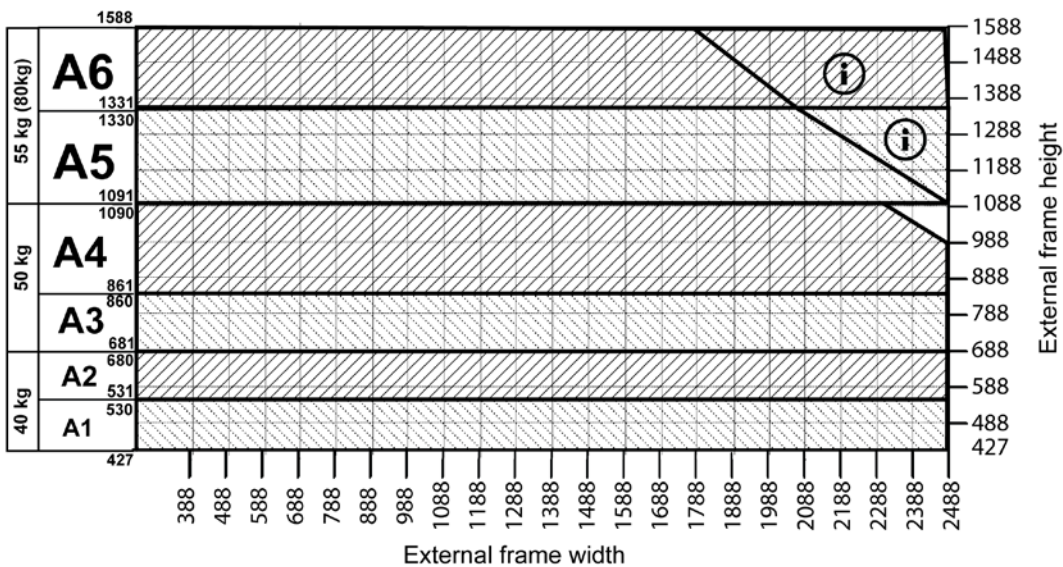

Maximum sizes and loads
Opus Hinge

Triple glass (3 x 4 mm)

Double glass (2 x 4 mm)

Opus HD must be used for sash weight over 55kg

Window manufactureres should consider their own frame/sash construction and set any additional width/height restrictions relative to the strength/rigidity of their sashes/frames